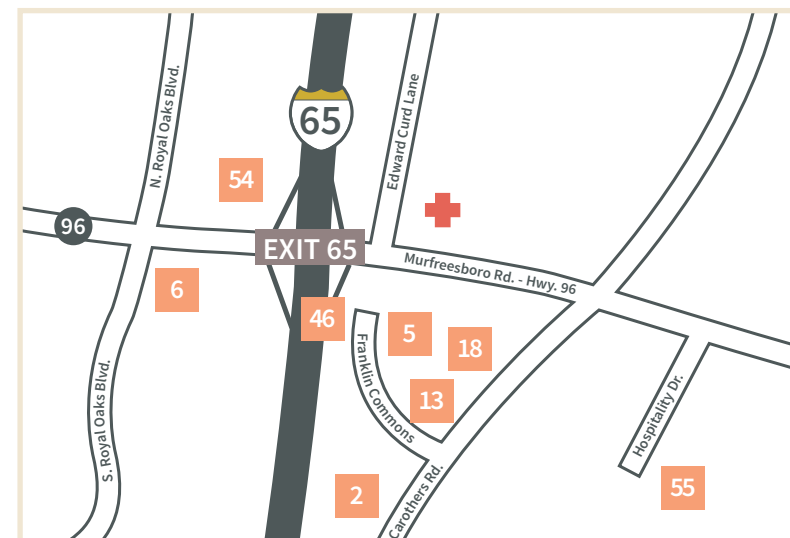

MAP A - WILLIAMSON COUNTY

MAP B - FRANKLIN

MAP C - FRANKLIN AT I-65 HWY. 96

MAP D - BRENTWOOD

MAP E - COOL SPRINGS AREA

MAP F - NOLENSVILLE

ACCOMMODATIONS

- | | | |
|---|--|---|
| E 1 Aloft Nashville Cool Springs | A 25 Fairview Inn | E 44 Hyatt Place Nashville/Franklin/CoolSprings |
| C 2 America's Best Value Inn | A 26 Farmhouse in the Fork | B 45 Jefferson House |
| A 3 Barn Loft at Full Circle Farm | B 27 Franklin Battlefield Inn | C 46 La Quinta Inn & Suites Nashville/Franklin |
| D 4 Baymont Inn & Suites (Brentwood) | E 28 Franklin Marriott Cool Springs | A 47 Leiper's Fork Inn (Pot N' Kettle) |
| C 5 Baymont Inn & Suites (Franklin) | B 29 Generals Retreat | A 48 The Lodge at Deer Run |
| C 6 Best Western | E 30 Hampton Inn & Suites Nashville/Franklin/Cool Springs | B 49 Magnolia House |
| A 7 Big East Fork Lodging | A 31 Hampton Inn & Suites Franklin Berry Farms | D 50 MainStay Suites |
| A 8 Brigadoon Inn | A 32 Hilton Brentwood Nashville Suites | A 51 Moonshine Hill Inn |
| A 9 The Cabin at Cedar Run Farm | D 32 Hilton Garden Inn Nashville Brentwood | F 52 The Nolen House |
| D 10 Candlewood Suites | E 33 Hilton Franklin/Cool Springs | A 53 Pickers Cottage (Pot N' Kettle) |
| B 11 Captains Quarters | D 34 Hilton Garden Inn Nashville Brentwood | C 54 Quality Inn |
| A 12 Coda Cottage (Pot N' Kettle) | E 35 Hilton Garden Inn Nashville/Franklin/Cool Springs | C 55 Ramada Franklin Cool Springs |
| C 13 Comfort Inn | A 36 Historic Creekside Cottage | E 56 Residence Inn Franklin Cool Springs |
| B 14 Cottage on Main Street | E 37 Holiday Inn Franklin/Cool Springs | D 57 Residence Inn Nashville Brentwood |
| E 15 Country Inn & Suites Cool Springs | E 38 Holiday Inn Express Brentwood South-Cool Springs | E 58 Sleep Inn Cool Springs |
| E 16 Courtyard Franklin Cool Springs | A 39 Holiday Inn Express Spring Hill | A 59 Storybook Cottage |
| D 17 Courtyard Nashville Brentwood | E 40 Home2 Suites by Hilton Nashville/Franklin/CoolSprings | A 60 Sweeney Cottage |
| C 18 Days Inn | F 41 A Homeplace Bed & Breakfast | A 61 Tin Roof Cottage (Pot N' Kettle) |
| A 19 Deerfield Inn | E 42 Homewood Suites Nashville/ Franklin | E 62 Towneplace Suites Franklin Cool Springs |
| E 20 Drury Plaza Hotel | D 43 Homewood Suites Nashville/Brentwood | A 63 Villa Toscana |
| E 21 Embassy Suites Nashville South/Cool Springs | | |
| E 22 Extended Stay America Nashville-Franklin, Cool Springs | | |
| D 23 Extended Stay America Nashville Brentwood | | |
| D 24 Extended Stay America Nashville-Brentwood-South | | |