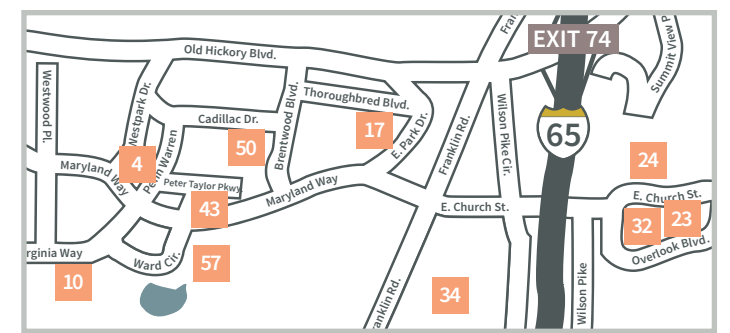

MAP A - WILLIAMSON COUNTY

MAP B - FRANKLIN

MAP C - FRANKLIN AT I-65 HWY. 96

MAP D - BRENTWOOD

MAP E - COOL SPRINGS AREA

MAP F - NOLENSVILLE

ACCOMMODATIONS

- | | | |
|---|--|---|
| E 1 Aloft Nashville Cool Springs | A 25 Fairview Inn | E 44 Hyatt Place Nashville/Franklin/CoolSprings |
| C 2 America's Best Value Inn | A 26 Farmhouse in the Fork | B 45 Jefferson House |
| A 3 Barn Loft at Full Circle Farm | B 27 Franklin Battlefield Inn | C 46 La Quinta Inn & Suites Nashville/Franklin |
| D 4 Baymont Inn & Suites (Brentwood) | E 28 Franklin Marriott Cool Springs | A 47 Leiper's Fork Inn (Pot N' Kettle) |
| C 5 Baymont Inn & Suites (Franklin) | B 29 Generals Retreat | A 48 The Lodge at Deer Run |
| C 6 Best Western | E 30 Hampton Inn & Suites Nashville/Franklin/Cool Springs | B 49 Magnolia House |
| A 7 Big East Fork Lodging | A 31 Hampton Inn & Suites Franklin Berry Farms | D 50 MainStay Suites |
| A 8 Brigadoon Inn | A 32 Hilton Brentwood Nashville Suites | A 51 Moonshine Hill Inn |
| A 9 The Cabin at Cedar Run Farm | D 32 Hilton Garden Inn Nashville Brentwood | F 52 The Nolen House |
| D 10 Candlewood Suites | E 33 Hilton Franklin/Cool Springs | A 53 Pickers Cottage (Pot N' Kettle) |
| B 11 Captains Quarters | D 34 Hilton Garden Inn Nashville Brentwood | C 54 Quality Inn |
| A 12 Coda Cottage (Pot N' Kettle) | E 35 Hilton Garden Inn Nashville/Franklin/Cool Springs | C 55 Ramada Franklin Cool Springs |
| C 13 Comfort Inn | A 36 Historic Creekside Cottage | E 56 Residence Inn Franklin Cool Springs |
| B 14 Cottage on Main Street | E 37 Holiday Inn Franklin/Cool Springs | D 57 Residence Inn Nashville Brentwood |
| E 15 Country Inn & Suites Cool Springs | E 38 Holiday Inn Express Brentwood South-Cool Springs | E 58 Sleep Inn Cool Springs |
| E 16 Courtyard Franklin Cool Springs | A 39 Holiday Inn Express Spring Hill | A 59 Storybook Cottage |
| D 17 Courtyard Nashville Brentwood | E 40 Home2 Suites by Hilton Nashville/Franklin/CoolSprings | A 60 Sweeney Cottage |
| C 18 Days Inn | F 41 A Homeplace Bed & Breakfast | A 61 Tin Roof Cottage (Pot N' Kettle) |
| A 19 Deerfield Inn | E 42 Homewood Suites Nashville/ Franklin | E 62 Towneplace Suites Franklin Cool Springs |
| E 20 Drury Plaza Hotel | D 43 Homewood Suites Nashville/Brentwood | A 63 Villa Toscana |
| E 21 Embassy Suites Nashville South/Cool Springs | | |
| E 22 Extended Stay America Nashville-Franklin, Cool Springs | | |
| D 23 Extended Stay America Nashville Brentwood | | |
| D 24 Extended Stay America Nashville-Brentwood-South | | |