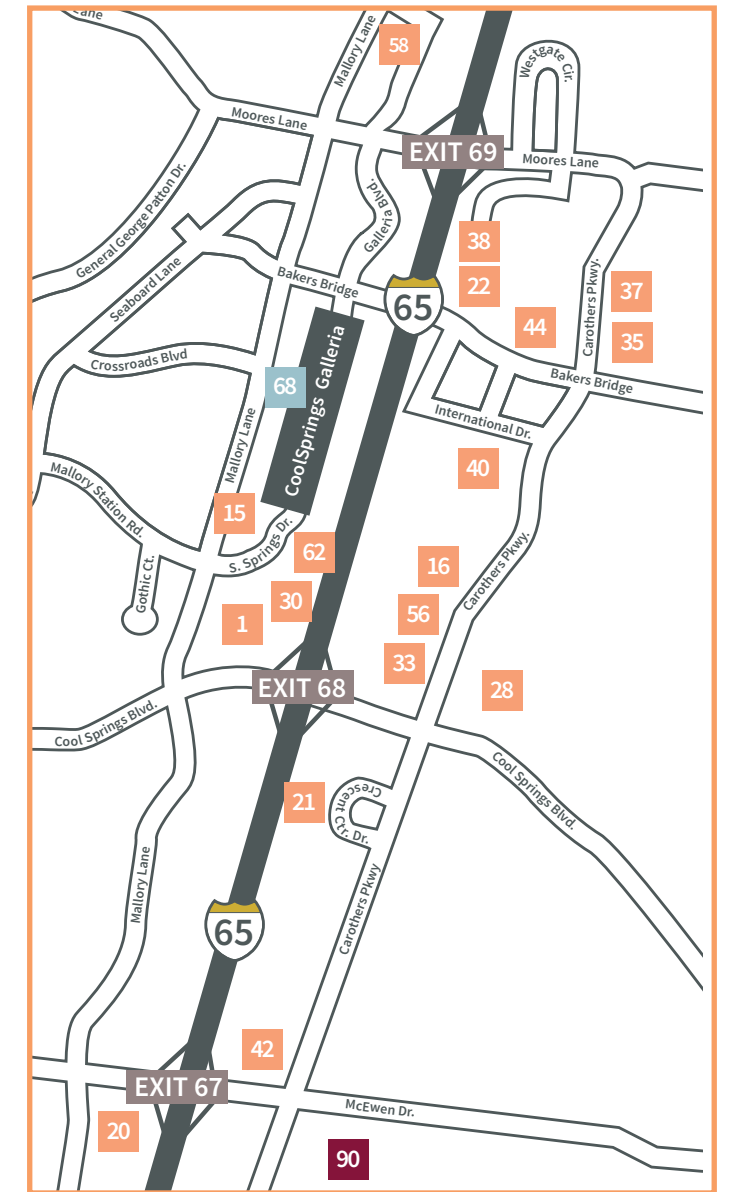

MAP A - WILLIAMSON COUNTY

MAP B - FRANKLIN

MAP C - FRANKLIN AT I-65 HWY. 96

MAP D - BRENTWOOD

MAP E - COOL SPRINGS AREA

MAP F - NOLENSVILLE

ACCOMMODATIONS

- | | | |
|---|--|---|
| E 1 Aloft Nashville Cool Springs | A 25 Fairview Inn | E 44 Hyatt Place Nashville/Franklin/CoolSprings |
| C 2 America's Best Value Inn | A 26 Farmhouse in the Fork | B 45 Jefferson House |
| A 3 Barn Loft at Full Circle Farm | B 27 Franklin Battlefield Inn | C 46 La Quinta Inn & Suites Nashville/Franklin |
| D 4 Baymont Inn & Suites (Brentwood) | E 28 Franklin Marriott Cool Springs | A 47 Leiper's Fork Inn (Pot N' Kettle) |
| C 5 Baymont Inn & Suites (Franklin) | B 29 Generals Retreat | A 48 The Lodge at Deer Run |
| C 6 Best Western | E 30 Hampton Inn & Suites Nashville/Franklin/Cool Springs | B 49 Magnolia House |
| A 7 Big East Fork Lodging | A 31 Hampton Inn & Suites Franklin Berry Farms | D 50 MainStay Suites |
| A 8 Brigadoon Inn | A 32 Hilton Brentwood Nashville Suites | A 51 Moonshine Hill Inn |
| A 9 The Cabin at Cedar Run Farm | D 32 Hilton Garden Inn Nashville Brentwood | F 52 The Nolen House |
| D 10 Candlewood Suites | E 33 Hilton Franklin/Cool Springs | A 53 Pickers Cottage (Pot N' Kettle) |
| B 11 Captains Quarters | D 34 Hilton Garden Inn Nashville Brentwood | C 54 Quality Inn |
| A 12 Coda Cottage (Pot N' Kettle) | E 35 Hilton Garden Inn Nashville/Franklin/Cool Springs | C 55 Ramada Franklin Cool Springs |
| C 13 Comfort Inn | A 36 Historic Creekside Cottage | E 56 Residence Inn Franklin Cool Springs |
| B 14 Cottage on Main Street | E 37 Holiday Inn Franklin/Cool Springs | D 57 Residence Inn Nashville Brentwood |
| E 15 Country Inn & Suites Cool Springs | E 38 Holiday Inn Express Brentwood South-Cool Springs | E 58 Sleep Inn Cool Springs |
| E 16 Courtyard Franklin Cool Springs | A 39 Holiday Inn Express Spring Hill | A 59 Storybook Cottage |
| D 17 Courtyard Nashville Brentwood | E 40 Home2 Suites by Hilton Nashville/Franklin/CoolSprings | A 60 Sweeney Cottage |
| C 18 Days Inn | F 41 A Homeplace Bed & Breakfast | A 61 Tin Roof Cottage (Pot N' Kettle) |
| A 19 Deerfield Inn | E 42 Homewood Suites Nashville/ Franklin | E 62 Towneplace Suites Franklin Cool Springs |
| E 20 Drury Plaza Hotel | D 43 Homewood Suites Nashville/Brentwood | A 63 Villa Toscana |
| E 21 Embassy Suites Nashville South/Cool Springs | | |
| E 22 Extended Stay America Nashville-Franklin, Cool Springs | | |
| D 23 Extended Stay America Nashville Brentwood | | |
| D 24 Extended Stay America Nashville-Brentwood-South | | |