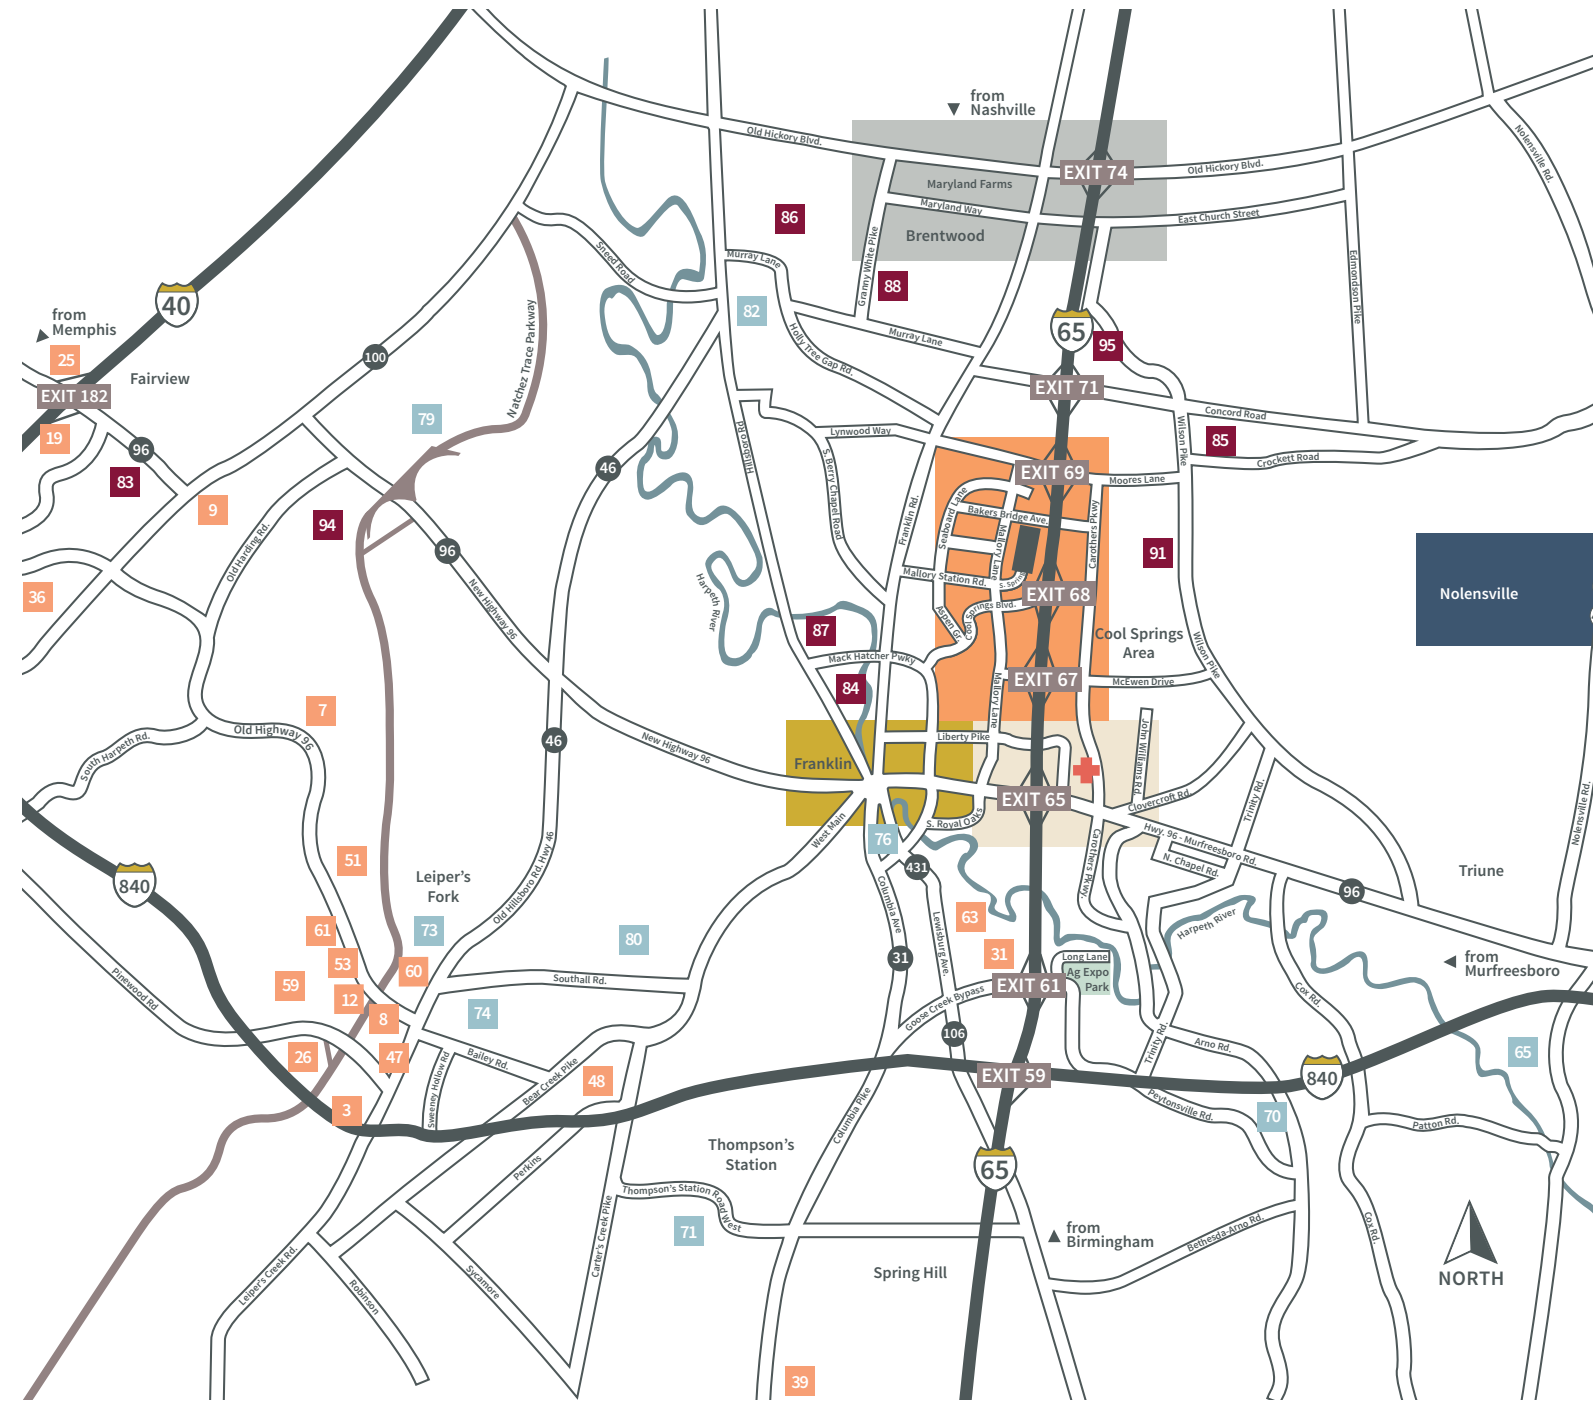

MAP A - WILLIAMSON COUNTY

MAP B - FRANKLIN

MAP C - FRANKLIN AT I-65 HWY. 96

MAP D - BRENTWOOD

MAP E - COOL SPRINGS AREA

MAP F - NOLENSVILLE

ACCOMMODATIONS

- | | | |
|---|--|---|
| E 1 Aloft Nashville Cool Springs | A 25 Fairview Inn | E 44 Hyatt Place Nashville/Franklin/CoolSprings |
| C 2 America's Best Value Inn | A 26 Farmhouse in the Fork | B 45 Jefferson House |
| A 3 Barn Loft at Full Circle Farm | B 27 Franklin Battlefield Inn | C 46 La Quinta Inn & Suites Nashville/Franklin |
| D 4 Baymont Inn & Suites (Brentwood) | E 28 Franklin Marriott Cool Springs | A 47 Leiper's Fork Inn (Pot N' Kettle) |
| C 5 Baymont Inn & Suites (Franklin) | B 29 Generals Retreat | A 48 The Lodge at Deer Run |
| C 6 Best Western | E 30 Hampton Inn & Suites Nashville/Franklin/Cool Springs | B 49 Magnolia House |
| A 7 Big East Fork Lodging | A 31 Hampton Inn & Suites Franklin Berry Farms | D 50 MainStay Suites |
| A 8 Brigadoon Inn | A 32 Hilton Brentwood Nashville Suites | A 51 Moonshine Hill Inn |
| A 9 The Cabin at Cedar Run Farm | D 32 Hilton Garden Inn Nashville Brentwood | F 52 The Nolen House |
| D 10 Candlewood Suites | E 33 Hilton Franklin/Cool Springs | A 53 Pickers Cottage (Pot N' Kettle) |
| B 11 Captains Quarters | D 34 Hilton Garden Inn Nashville Brentwood | C 54 Quality Inn |
| A 12 Coda Cottage (Pot N' Kettle) | E 35 Hilton Garden Inn Nashville/Franklin/Cool Springs | C 55 Ramada Franklin Cool Springs |
| C 13 Comfort Inn | A 36 Historic Creekside Cottage | E 56 Residence Inn Franklin Cool Springs |
| B 14 Cottage on Main Street | E 37 Holiday Inn Franklin/Cool Springs | D 57 Residence Inn Nashville Brentwood |
| E 15 Country Inn & Suites Cool Springs | E 38 Holiday Inn Express Brentwood South-Cool Springs | E 58 Sleep Inn Cool Springs |
| E 16 Courtyard Franklin Cool Springs | A 39 Holiday Inn Express Spring Hill | A 59 Storybook Cottage |
| D 17 Courtyard Nashville Brentwood | E 40 Home2 Suites by Hilton Nashville/Franklin/CoolSprings | A 60 Sweeney Cottage |
| C 18 Days Inn | F 41 A Homeplace Bed & Breakfast | A 61 Tin Roof Cottage (Pot N' Kettle) |
| A 19 Deerfield Inn | E 42 Homewood Suites Nashville/ Franklin | E 62 Towneplace Suites Franklin Cool Springs |
| E 20 Drury Plaza Hotel | D 43 Homewood Suites Nashville/Brentwood | A 63 Villa Toscana |
| E 21 Embassy Suites Nashville South/Cool Springs | | |
| E 22 Extended Stay America Nashville-Franklin, Cool Springs | | |
| D 23 Extended Stay America Nashville Brentwood | | |
| D 24 Extended Stay America Nashville-Brentwood-South | | |