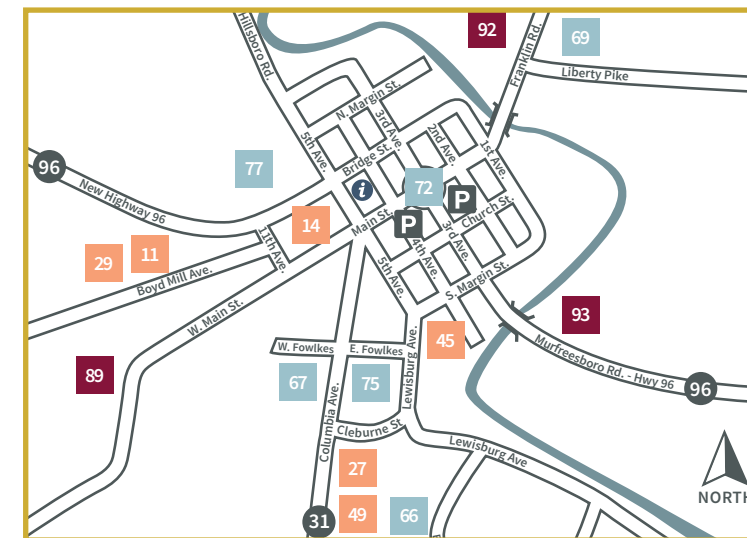

MAP A - WILLIAMSON COUNTY

MAP B - FRANKLIN

MAP C - FRANKLIN AT I-65 HWY. 96

MAP D - BRENTWOOD

MAP E - COOL SPRINGS AREA

MAP F - NOLENSVILLE

ACCOMMODATIONS

- | | | |
|---|--|---|
| E 1 Aloft Nashville Cool Springs | A 25 Fairview Inn | E 44 Hyatt Place Nashville/Franklin/CoolSprings |
| C 2 America's Best Value Inn | A 26 Farmhouse in the Fork | B 45 Jefferson House |
| A 3 Barn Loft at Full Circle Farm | B 27 Franklin Battlefield Inn | C 46 La Quinta Inn & Suites Nashville/Franklin |
| D 4 Baymont Inn & Suites (Brentwood) | E 28 Franklin Marriott Cool Springs | A 47 Leiper's Fork Inn (Pot N' Kettle) |
| C 5 Baymont Inn & Suites (Franklin) | B 29 Generals Retreat | A 48 The Lodge at Deer Run |
| C 6 Best Western | E 30 Hampton Inn & Suites Nashville/Franklin/Cool Springs | B 49 Magnolia House |
| A 7 Big East Fork Lodging | A 31 Hampton Inn & Suites Franklin Berry Farms | D 50 MainStay Suites |
| A 8 Brigadoon Inn | A 32 Hilton Brentwood Nashville Suites | A 51 Moonshine Hill Inn |
| A 9 The Cabin at Cedar Run Farm | D 32 Hilton Garden Inn Nashville Brentwood | F 52 The Nolen House |
| D 10 Candlewood Suites | E 33 Hilton Franklin/Cool Springs | A 53 Pickers Cottage (Pot N' Kettle) |
| B 11 Captains Quarters | D 34 Hilton Garden Inn Nashville Brentwood | C 54 Quality Inn |
| A 12 Coda Cottage (Pot N' Kettle) | E 35 Hilton Garden Inn Nashville/Franklin/Cool Springs | C 55 Ramada Franklin Cool Springs |
| C 13 Comfort Inn | A 36 Historic Creekside Cottage | E 56 Residence Inn Franklin Cool Springs |
| B 14 Cottage on Main Street | E 37 Holiday Inn Franklin/Cool Springs | D 57 Residence Inn Nashville Brentwood |
| E 15 Country Inn & Suites Cool Springs | E 38 Holiday Inn Express Brentwood South-Cool Springs | E 58 Sleep Inn Cool Springs |
| E 16 Courtyard Franklin Cool Springs | A 39 Holiday Inn Express Spring Hill | A 59 Storybook Cottage |
| D 17 Courtyard Nashville Brentwood | E 40 Home2 Suites by Hilton Nashville/Franklin/CoolSprings | A 60 Sweeney Cottage |
| C 18 Days Inn | F 41 A Homeplace Bed & Breakfast | A 61 Tin Roof Cottage (Pot N' Kettle) |
| A 19 Deerfield Inn | E 42 Homewood Suites Nashville/ Franklin | E 62 Towneplace Suites Franklin Cool Springs |
| E 20 Drury Plaza Hotel | D 43 Homewood Suites Nashville/Brentwood | A 63 Villa Toscana |
| E 21 Embassy Suites Nashville South/Cool Springs | | |
| E 22 Extended Stay America Nashville-Franklin, Cool Springs | | |
| D 23 Extended Stay America Nashville Brentwood | | |
| D 24 Extended Stay America Nashville-Brentwood-South | | |